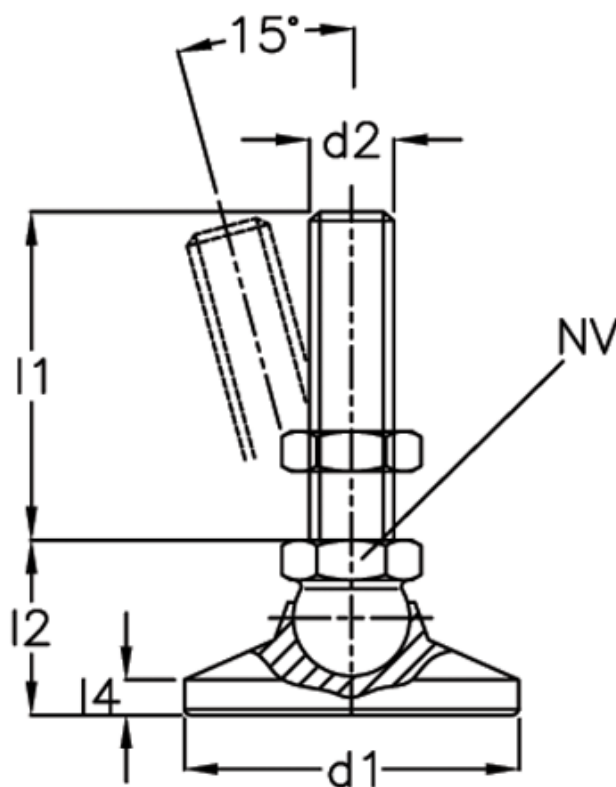

Article number: 20343240M1280OS  
Description: E+G Levelling foot  
GN 343.2-40-M12-80-OS  
Note: 0

## Measures

$d1 = 40$   
 $d2 = M12$   
 $l1 = 80$   
 $l2 = 26$   
 $l3 = -$   
 $l4 = 6$   
 $l5 = -$   
 $NV = 17$

Static load = 33  
Weight in (g) = 190